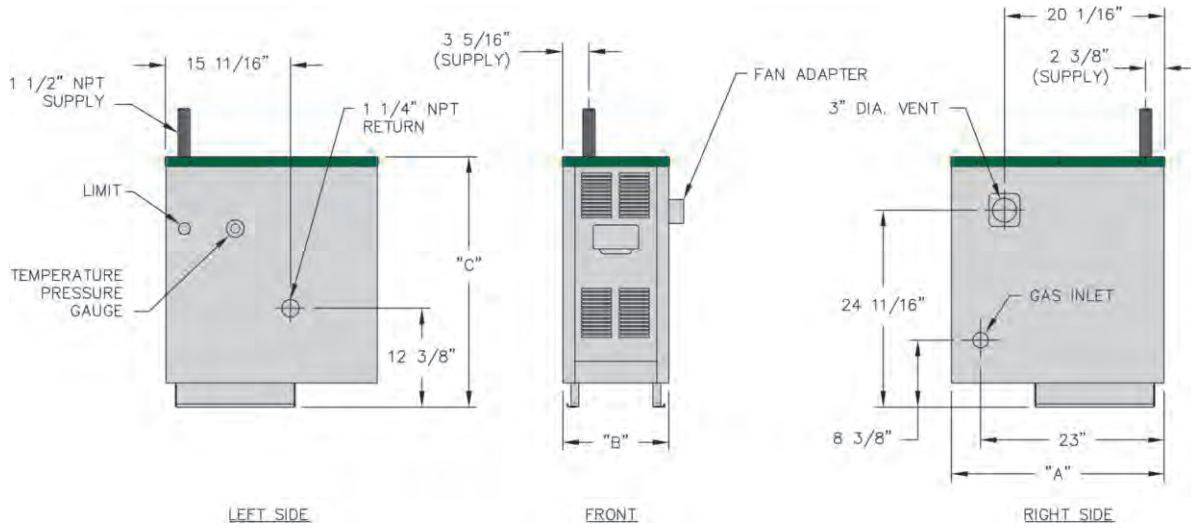

Technical Information

Boiler Dimensions

Boiler Model Number	Jacket Depth "A"	Jacket Width "B"	Jacket Height "C"
DE-03	26-5/8"	12-1/2"	31-3/8"
DE-04		15-7/8"	
DE-05		19-1/4"	
DE-06		22-5/8"	

Crated Dimensions & Shipping Weights

Boiler Model Number	Depth WPC	Width WPC	Height WPC	Approximate Shipping Weight (lbs.)
DE-03	30-7/8"	28-1/2"	36-1/2"	325
DE-04		28-1/2"		395
DE-05		35-1/2"		465
DE-06		35-1/2"		535

Boiler Ratings

Series DE™					Water Content, gal
Boiler Model Number	Input, MBH	Heating Capacity³, MBH	Net Ratings Water^{1,2}, MBH	AFUE³, %	
DE-03	70	58	50	82.1	4.72
DE-04	105	87	76	82.0	6.00
DE-05	140	116	101	82.0	7.28
DE-06	165	136	118	82.0	8.56

1 Net water ratings based on an allowance of 1.15.

2 Consult factory before selecting a boiler for installations having unusual piping and pickup requirements, such as intermittent system operation, extensive piping systems, etc.

3 Heating Capacity and Annual Fuel Utilization Efficiency (AFUE) ratings are based on U.S. Government test.

PeerlessBoilers.com

Printed on Recycled Paper

PeerlessBoilers.com

CUT-DE R2 (1/16-3M)

Printed in U.S.A.

©2016 PB Heat, LLC. All rights reserved.