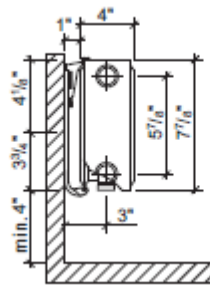

Panel Baseboard

CV 21S Single Panel 8" High (200mm)

Model	Length	BTUH Outputs			
		180	160	140	120
CV21S 200-600	24"	1,346	1,063	781	485
CV21S 200-900	36"	2,022	1,597	1,173	728
CV21S 200-1200	48"	2,698	2,131	1,565	971
CV21S 200-1600	63"	3,598	2,842	2,087	1,295
CV21S 200-2000	79"	4,496	3,552	2,608	1,619
CV21S 200-2600	103"	5,842	4,615	3,388	2,103

RCV 21S Single Panel 8" High (200mm)

Model	Length	BTUH Outputs			
		180	160	140	120
RCV21S 200-600	24"	1,346	1,063	781	485
RCV21S 200-900	36"	2,022	1,597	1,173	728
RCV21S 200-1200	48"	2,698	2,131	1,565	971
RCV21S 200-1600	63"	3,598	2,842	2,087	1,295
RCV21S 200-2000	79"	4,496	3,552	2,608	1,619
RCV21S 200-2600	103"	5,842	4,615	3,388	2,103

CV 22 Double Panel 8" High (200mm)

Model	Length	BTUH Outputs			
		180	160	140	120
CV22 200-600	24"	1,776	1,403	1,030	639
CV22 200-900	36"	2,668	2,108	1,547	960
CV22 200-1200	48"	3,968	3,135	2,301	1,428
CV22 200-1600	63"	4,758	3,759	2,760	1,723
CV22 200-2000	79"	5,939	4,692	3,445	2,138
CV22 200-2600	103"	7,706	6,088	4,469	2,774

RCV 22 Double Panel 8" High (200mm)

Model	Length	BTUH Outputs			
		180	160	140	120
RCV22 200-600	24"	1,776	1,403	1,030	639
RCV22 200-900	36"	2,668	2,108	1,547	960
RCV22 200-1200	48"	3,968	3,135	2,301	1,428
RCV22 200-1600	63"	4,758	3,759	2,760	1,723
RCV22 200-2000	79"	5,939	4,692	3,445	2,138
RCV22 200-2600	103"	7,706	6,088	4,469	2,774

CV22