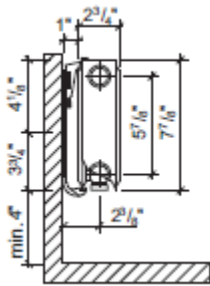

Panel Baseboard

CV 21S Single Panel 8" High (200mm)

Model	Length	BTUH Outputs			
		180	160	140	120
CV21S 200-600	24"	1,346	1,063	781	485
CV21S 200-900	36"	2,022	1,597	1,173	728
CV21S 200-1200	48"	2,698	2,131	1,565	971
CV21S 200-1600	63"	3,598	2,842	2,087	1,295
CV21S 200-2000	79"	4,496	3,552	2,608	1,619
CV21S 200-2600	103"	5,842	4,615	3,388	2,103

RCV 21S Single Panel 8" High (200mm)

Model	Length	BTUH Outputs			
		180	160	140	120
RCV21S 200-600	24"	1,346	1,063	781	485
RCV21S 200-900	36"	2,022	1,597	1,173	728
RCV21S 200-1200	48"	2,698	2,131	1,565	971
RCV21S 200-1600	63"	3,598	2,842	2,087	1,295
RCV21S 200-2000	79"	4,496	3,552	2,608	1,619
RCV21S 200-2600	103"	5,842	4,615	3,388	2,103

CV 22 Double Panel 8" High (200mm)

Model	Length	BTUH Outputs			
		180	160	140	120
CV22 200-600	24"	1,776	1,403	1,030	639
CV22 200-900	36"	2,668	2,108	1,547	960
CV22 200-1200	48"	3,968	3,135	2,301	1,428
CV22 200-1600	63"	4,758	3,759	2,760	1,723
CV22 200-2000	79"	5,939	4,692	3,445	2,138
CV22 200-2600	103"	7,706	6,088	4,469	2,774

RCV 22 Double Panel 8" High (200mm)

Model	Length	BTUH Outputs			
		180	160	140	120
RCV22 200-600	24"	1,776	1,403	1,030	639
RCV22 200-900	36"	2,668	2,108	1,547	960
RCV22 200-1200	48"	3,968	3,135	2,301	1,428
RCV22 200-1600	63"	4,758	3,759	2,760	1,723
RCV22 200-2000	79"	5,939	4,692	3,445	2,138
RCV22 200-2600	103"	7,706	6,088	4,469	2,774

CV21S