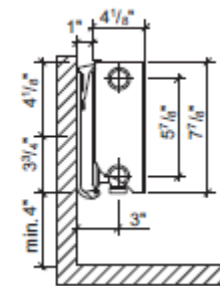

Panel Baseboard

CV 21S Single Panel 8" High (200mm)

Model	Length	BTUH Outputs			
		180	160	140	120
CV21S 200-600	24"	1,346	1,063	781	485
CV21S 200-900	36"	2,022	1,597	1,173	728
CV21S 200-1200	48"	2,698	2,131	1,565	971
CV21S 200-1600	63"	3,598	2,842	2,087	1,295
CV21S 200-2000	79"	4,496	3,552	2,608	1,619
CV21S 200-2600	103"	5,842	4,615	3,388	2,103

RCV 21S Single Panel 8" High (200mm)

Model	Length	BTUH Outputs			
		180	160	140	120
RCV21S 200-600	24"	1,346	1,063	781	485
RCV21S 200-900	36"	2,022	1,597	1,173	728
RCV21S 200-1200	48"	2,698	2,131	1,565	971
RCV21S 200-1600	63"	3,598	2,842	2,087	1,295
RCV21S 200-2000	79"	4,496	3,552	2,608	1,619
RCV21S 200-2600	103"	5,842	4,615	3,388	2,103

CV 22 Double Panel 8" High (200mm)

Model	Length	BTUH Outputs			
		180	160	140	120
CV22 200-600	24"	1,776	1,403	1,030	639
CV22 200-900	36"	2,668	2,108	1,547	960
CV22 200-1200	48"	3,968	3,135	2,301	1,428
CV22 200-1600	63"	4,758	3,759	2,760	1,723
CV22 200-2000	79"	5,939	4,692	3,445	2,138
CV22 200-2600	103"	7,706	6,088	4,469	2,774

RCV 22 Double Panel 8" High (200mm)

Model	Length	BTUH Outputs			
		180	160	140	120
RCV22 200-600	24"	1,776	1,403	1,030	639
RCV22 200-900	36"	2,668	2,108	1,547	960
RCV22 200-1200	48"	3,968	3,135	2,301	1,428
RCV22 200-1600	63"	4,758	3,759	2,760	1,723
RCV22 200-2000	79"	5,939	4,692	3,445	2,138
RCV22 200-2600	103"	7,706	6,088	4,469	2,774

RCV22