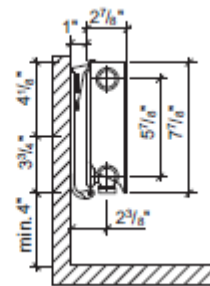

Panel Baseboard

CV 21S Single Panel 8" High (200mm)

Model	Length	BTUH Outputs			
		180	160	140	120
CV21S 200-600	24"	1,346	1,063	781	485
CV21S 200-900	36"	2,022	1,597	1,173	728
CV21S 200-1200	48"	2,698	2,131	1,565	971
CV21S 200-1600	63"	3,598	2,842	2,087	1,295
CV21S 200-2000	79"	4,496	3,552	2,608	1,619
CV21S 200-2600	103"	5,842	4,615	3,388	2,103

RCV 21S Single Panel 8" High (200mm)

Model	Length	BTUH Outputs			
		180	160	140	120
RCV21S 200-600	24"	1,346	1,063	781	485
RCV21S 200-900	36"	2,022	1,597	1,173	728
RCV21S 200-1200	48"	2,698	2,131	1,565	971
RCV21S 200-1600	63"	3,598	2,842	2,087	1,295
RCV21S 200-2000	79"	4,496	3,552	2,608	1,619
RCV21S 200-2600	103"	5,842	4,615	3,388	2,103

CV 22 Double Panel 8" High (200mm)

Model	Length	BTUH Outputs			
		180	160	140	120
CV22 200-600	24"	1,776	1,403	1,030	639
CV22 200-900	36"	2,668	2,108	1,547	960
CV22 200-1200	48"	3,968	3,135	2,301	1,428
CV22 200-1600	63"	4,758	3,759	2,760	1,723
CV22 200-2000	79"	5,939	4,692	3,445	2,138
CV22 200-2600	103"	7,706	6,088	4,469	2,774

RCV 22 Double Panel 8" High (200mm)

Model	Length	BTUH Outputs			
		180	160	140	120
RCV22 200-600	24"	1,776	1,403	1,030	639
RCV22 200-900	36"	2,668	2,108	1,547	960
RCV22 200-1200	48"	3,968	3,135	2,301	1,428
RCV22 200-1600	63"	4,758	3,759	2,760	1,723
RCV22 200-2000	79"	5,939	4,692	3,445	2,138
RCV22 200-2600	103"	7,706	6,088	4,469	2,774

RCV21S